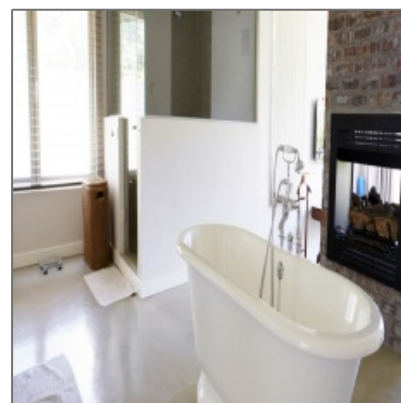

Office Vacation Rental

580 Sqft - 8725 Guess St, Rosemead, Illinois

Basic [Details](#)

Property Type: **Office**

Listing Type: **For Rent**

Listing ID: **1012**

Price Type: **Per Month**

Price: **$9,000 Per Month**

View: **Sea**

Rooms: **2**

Bathrooms: **4**

Half Bathrooms: **5**

Square Footage: **580 Sqft**

Year Built: **2015**

Lot Area: **800 Sqft**

Features

- ☒ Swimming Pool
- ☒ Elevator
- ☒ Basement
- ☒ Fence
- ☒ Fireplace
- ☒ Patio
- ☒ Storage

Appliances

- ☒ Washing Machine
- ☒ TV
- ☒ Dishwasher
- ☒ Satellite
- ☒ Telephone
- ☒ Internet: **Exclusive**

Address [Map](#)

Country: **US**

State: **IL**

County: **Los Angeles**

City: **Rosemead**

Street: **Guess St**