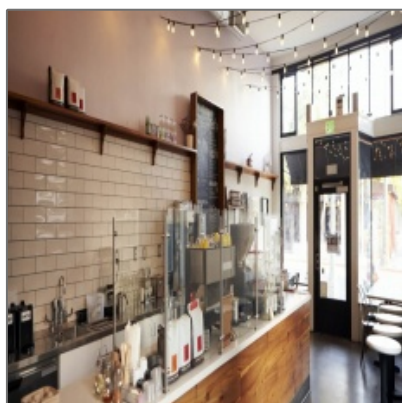

Office Vacation Rental

580 Sqft - 8725 Guess St, Rosemead, Illinois

Basic [Details](#)

Property Type: **Office**

Listing Type: **For Rent**

Listing ID: **1012**

Price Type: **Per Month**

Price: **\$9,000 Per Month**