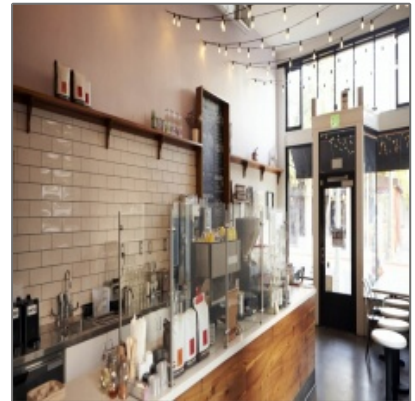

Office Vacation Rental

580 Sqft - 8725 Guess St, Rosemead, Illinois

Basic [Details](#)

Property Type: **Office**

Listing Type: **For Rent**

Listing ID: **1012**

Price Type: **Per Month**

Price: **\$9,000 Per Month**